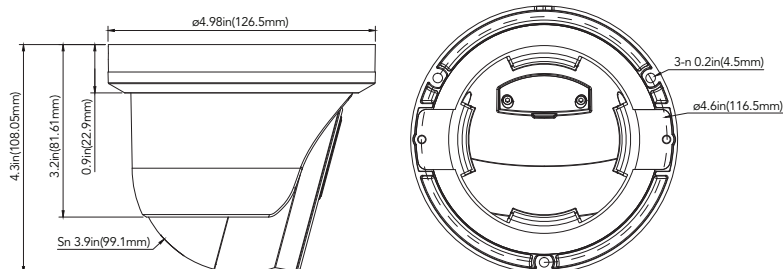

DIMENSIONS

Unit : inch(mm)

OPTIONAL ACCESSORIES

AVM-JB-DUAL-UL1
DUAL JUNCTION BOX